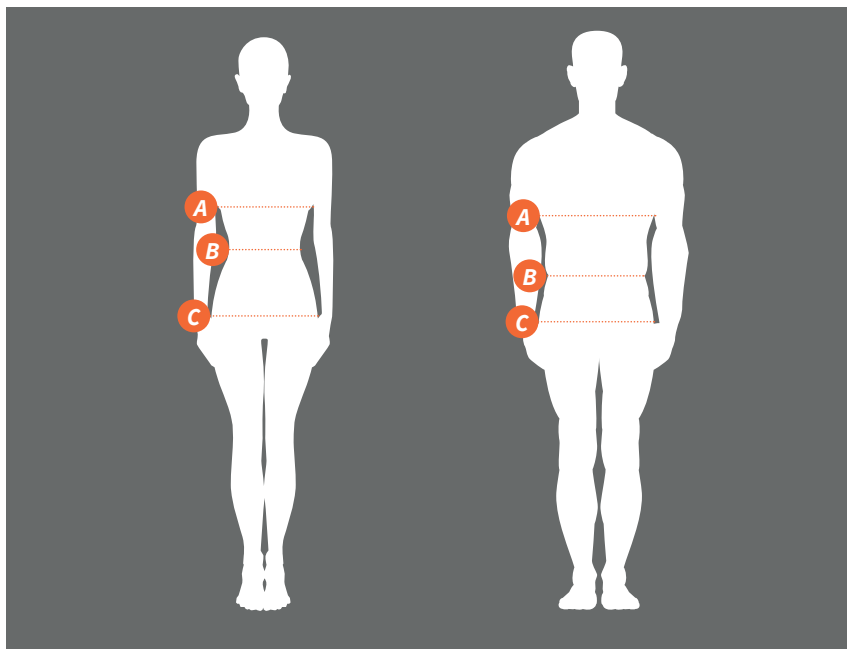

HELMETS

SIZE	CM
XS	52-54
S	54-56
M	56-58
L	58-60
XL	60-62

GLOVES

SIZE	CM (PALM CIRCUMFERENCE)	INCH
XS	17.5	7"
S	19	7.5"
M	21.5	8.5"
L	23	9"
XL	24.5	9.5"
XXL	26	10.5"

GLOVES JUNIOR

SIZE	CM (PALM CIRCUMFERENCE)	INCH
S	16	6"
M	17	6.5"
L	18	7"

SIZECHART

LIFESTYLE COLLECTION

A

CHEST

MEASURED UNDER ARMPITS, OVER THE FULLEST PART OF CHEST.

B

WAIST

MEASURED AROUND WAIST AT THE SMALLEST PART, JUST ABOVE THE NAVEL.

C

HIPS

MEASURED AROUND THE FULLEST PART OF HIPS, WITH FEET PLACED TOGETHER.

WOMEN

SIZES IN CM	XS / 34	S / 36	M / 38	L / 40	XL / 42	XXL / 44
CHEST	80 - 84	84 - 88	88 - 92	92 - 96	96 - 100	105
WAIST	63 - 67	67 - 71	71 - 75	75 - 79	79 - 83	83 - 87
HIP	88 - 92	92 - 96	96 - 100	100 - 104	104 - 108	108 - 112

MEN & JUNIOR

SIZES IN CM	4XS	3XS	2XS	XS	S	M	L	XL	XXL	XXXL
CHEST	74-78	79-83	84-88	89 - 93	94-98	99 - 103	104 - 108	109 - 114	115 - 120	122-128
WAIST	66-68	68,5-70,5	71-73	73,5 - 75,5	76 - 78	78,5 - 83	83,5 - 88	91 - 93,5	96,5-98,5	102-104,5
HIP	75-79	80-84	85-89	90 - 94	95 - 99	100 - 104	105 - 109	110 - 114	115 - 118	119-122