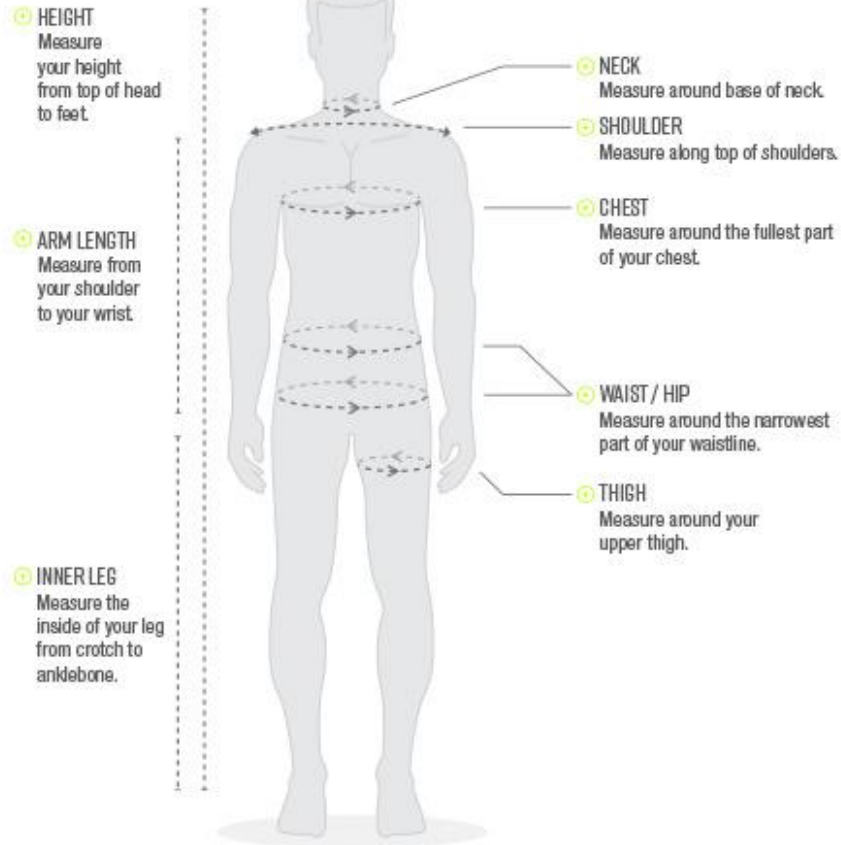

BOTTOMS MENS