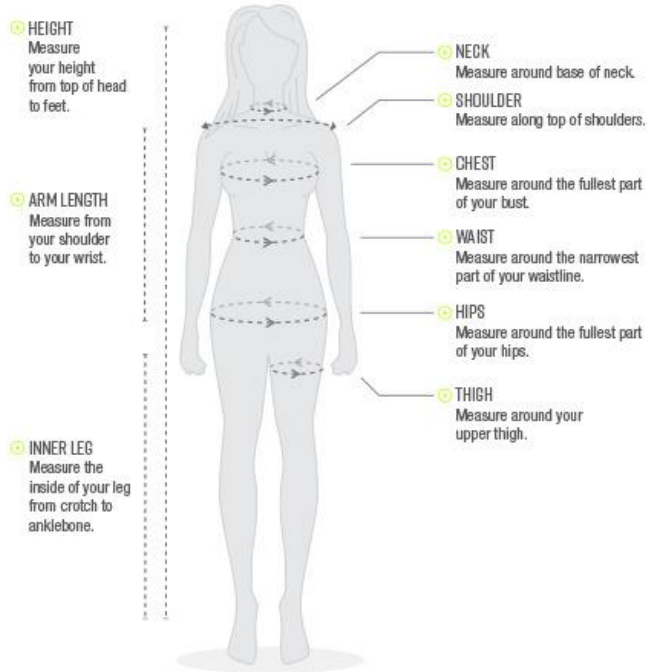

WETSUIT WOMENS

WOMENS WETSUIT FITTING GUIDE

*The below chart is a guide. For your best fit please try on instore

HEIGHT		CM	147	152	157	162	167	172	177	182	187
WEIGHT		FT	4'10"	5'	5'2"	5'4"	5'6"	5'8"	5'10"	6'	6'2"
KG	LBS										
40	88		XS	XS	XS						
45	99		XS	XS	XS	XS					
50	110		S	S	S	S					
55	121			S	S	S	S	S			
60	132				M	M	M	M	M		
65	143				M	M	M	M	M	M	
70	154				L	L	L	L	L	L	
75	165				L	L	L	L	L	L	L
80	176					XL	XL	L	L	L	L
85	187					XL	XL	XL	XL	XL	XL
90	198						XL	XL	XL	XL	XL
95	209						XL	XL	XL	XL	XL
100	220							XL	XL	XL	XL