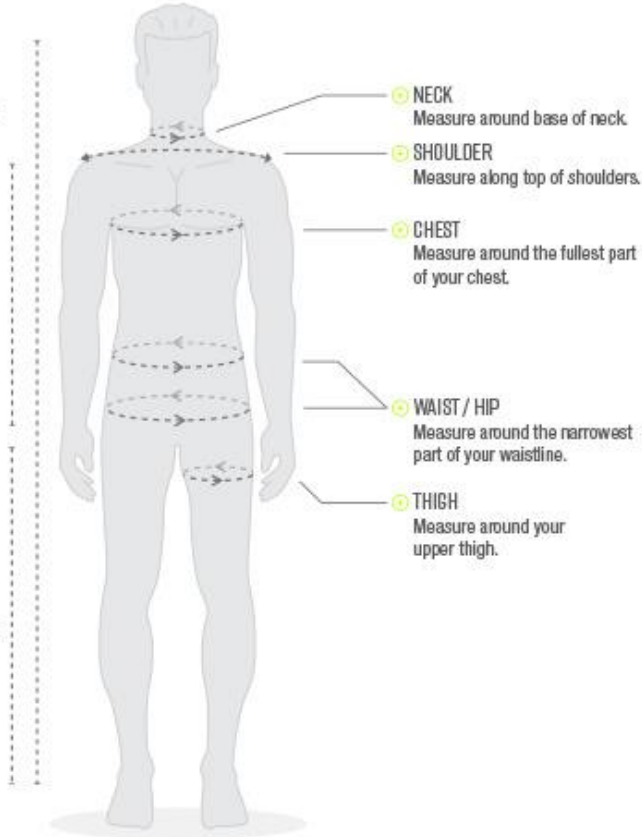

WETSUIT WOMENS

WOMENS WETSUIT FITTING GUIDE

*The below chart is a guide. For your best fit please try on instore

HEIGHT		CM	147	152	157	162	167	172	177	182	187
WEIGHT		FT	4'10"	5'	5'2"	5'4"	5'6"	5'8"	5'10"	6'	6'2"
KG	LBS										
40	88		XS	XS	XS						
45	99		XS	XS	XS	XS					
50	110		S	S	S	S					
55	121			S	S	S	S	S			
60	132				M	M	M	M	M		
65	143				M	M	M	M	M	M	
70	154				L	L	L	L	L	L	
75	165				L	L	L	L	L	L	L
80	176					XL	XL	L	L	L	L
85	187					XL	XL	XL	XL	XL	XL
90	198						XL	XL	XL	XL	XL
95	209						XL	XL	XL	XL	XL
100	220							XL	XL	XL	XL

WOMENS WETSUIT MEASUREMENT GUIDE *Sizing refers to body measurements not garment dimensions & are a reference guide only

SIZE	CHEST (CM)	WAIST / HIP (CM)	INNER LEG (CM)	SHOULDER WIDTH (CM)	ARM LENGTH (CM)	THIGH WIDTH (CM)	NECK WIDTH (CM)	WEIGHT RANGE (KG)	WEIGHT RANGE (LBS)	HEIGHT RANGE (KG)	HEIGHT RANGE (FT)
XS	82	65 / 88	77	37	50	51	34	40 - 45	88 - 99	147 +	4'10" +
S	90	73 / 95	78	39	52	55	36	50 - 55	110 - 121	147 +	4'10" +
M	97	80 / 103	78	41	54	59	38	60 - 65	132 - 143	157 +	5'2" +
L	105	88 / 110	79	42	56	63	41	70 - 80	154 - 176	157 +	5'2" +
XL	112	95 / 118	80	44	57	67	43	80 - 100	176 - 220	162 +	5'4" +

TOPS MENS

HEIGHT
Measure your height from top of head to feet.

ARM LENGTH
Measure from your shoulder to your wrist.

INNER LEG
Measure the inside of your leg from crotch to anklebone.

HEIGHT
Measure your height from top of head to feet.

ARM LENGTH
Measure from your shoulder to your wrist.

INNER LEG
Measure the inside of your leg from crotch to anklebone.

TOPS WOMENS

NECK
Measure around base of neck.

SHOULDER
Measure along top of shoulders.