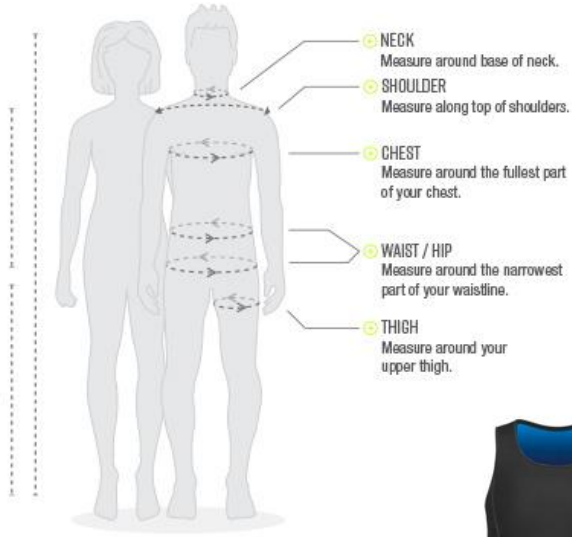

MENS / UNISEX WETSUIT MEASUREMENT CHART *Sizing refers to body measurements not garment dimensions & are a reference guide only

SIZE	CHEST (CM)	WAIST / HIP (CM)	INNER LEG (CM)	SHOULDER WIDTH (CM)	ARM LENGTH (CM)	THIGH WIDTH (CM)	NECK WIDTH (CM)	WEIGHT RANGE (KG)	WEIGHT RANGE (LBS)	HEIGHT RANGE (KG)	HEIGHT RANGE (FT)
XXS	79	64 / 79	79	39	55	52	32	45 - 50	99 - 110	142 +	4'8" +
XS	84	69 / 84	80	40	57	54	34	50 - 55	110 - 121	147 +	4'10" +
S	92	76 / 92	81	42	58	58	36	55 - 65	121 - 143	147 +	4'10" +
M	99	84 / 99	82	44	60	62	38	65 - 75	143 - 165	152 +	5' +
L	107	91 / 107	83	46	62	66	40	75 - 85	165 - 187	157 +	5'2" +
XL	114	99 / 114	84	48	64	69	43	85 - 100	187 - 220	162 +	5'4" +
XXL	124	109 / 124	85	50	66	74	46	100 - 120	220 - 264	172 +	5'8" +
XXXL	134	119 / 134	86	52	69	79	49	120 - 130	264 - 286	177 +	5'10" +

WETSUIT KIDS

HEIGHT
Measure your height from top of head to feet.

ARM LENGTH
Measure from your shoulder to your wrist.

INNER LEG
Measure the inside of your leg from crotch to anklebone.

KIDS WETSUIT MEASUREMENT GUIDE

FITTING NOTES:

1. FIT FIRM & TIGHT

The Powerpads sleeve should fit firmly several centimetres above the knee, this means the battens will stay in place. Once wet and out on the water you will appreciate the extra tightness. Pull them up high...