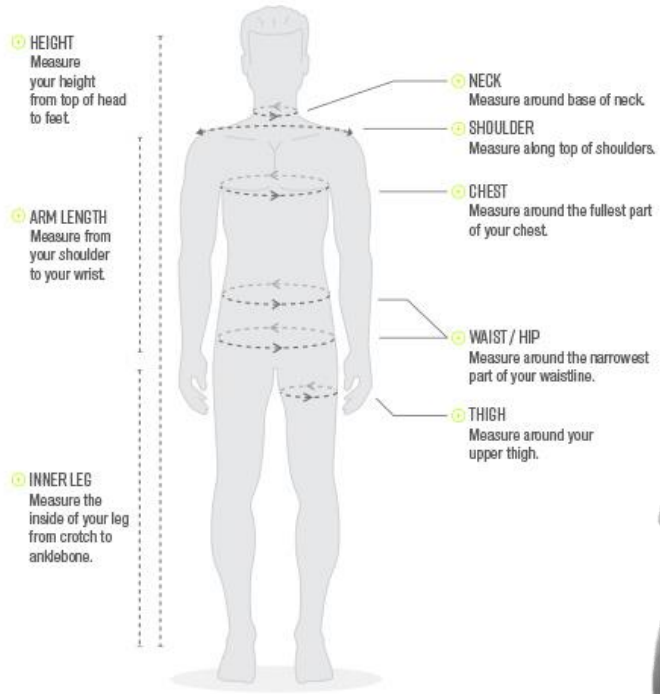

WETSUIT MENS

MENS / UNISEX WETSUIT FITTING GUIDE

*The below chart is a guide. For your best fit please try on instore

HEIGHT		CM	132	137	142	147	152	157	162	167	172	177	182	187	193	198
WEIGHT		FT	4'4"	4'6"	4'8"	4'10"	5'	5'2"	5'4"	5'6"	5'8"	5'10"	6'	6'2"	6'4"	6'6"
KG	LBS															
30	66		K-10	K-10	K-10	K-10										
35	77		K-10	K-10	K-10	K-10										
40	88			K-12	K-12	K-12	K-12									
45	99				K-12	K-12	K-12	K-12								
50	110					XS	XS	XS	XS	XS						
55	121					S	XS	XS	XS	XS						
60	132						S	S	S	S	S					
65	143						M	S	S	S	M	M	M			
70	154							M	M	M	M	M	M			
75	165							L	M	M	M	M	M	M		
80	176								L	L	L	L	L	L	L	
85	187								XL	L	L	L	L	L	L	
90	198									XL	XL	XL	XL	XL	XL	
95	209									XL	XL	XL	XL	XL	XL	XL
100	220										XXL	XXL	XL	XL	XL	XL
105	231										XXL	XXL	XXL	XXL	XXL	XXL
110	242										XXL	XXL	XXL	XXL	XXL	XXL
115	253											XXL	XXL	XXL	XXL	XXL
120	264												XXXL	XXXL	XXL	XXL
125	275												XXXL	XXXL	XXXL	XXXL
130	286												XXXL	XXXL	XXXL	XXXL

WETSUIT KIDS

HEIGHT
Measure your height from top of head to feet.

ARM LENGTH
Measure from your shoulder to your wrist.

INNER LEG
Measure the inside of your leg from crotch to anklebone.

KIDS WETSUIT MEASUREMENT GUIDE