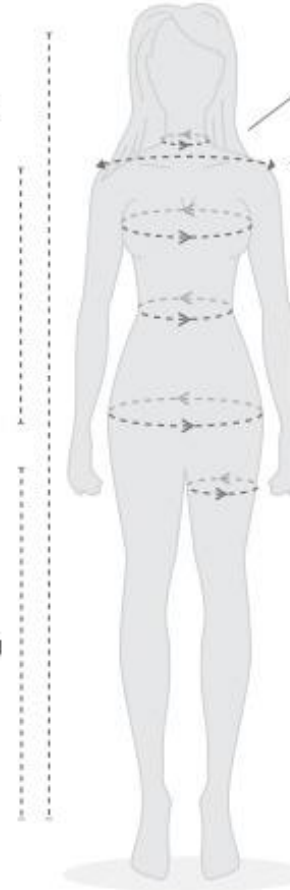

WOMENS WETSUIT MEASUREMENT GUIDE *Sizing refers to body measurements not garment dimensions & are a reference guide only

SIZE	CHEST (CM)	WAIST / HIP (CM)	INNER LEG (CM)	SHOULDER WIDTH (CM)	ARM LENGTH (CM)	THIGH WIDTH (CM)	NECK WIDTH (CM)	WEIGHT RANGE (KG)	WEIGHT RANGE (LBS)	HEIGHT RANGE (KG)	HEIGHT RANGE (FT)
XS	82	65 / 88	77	37	50	51	34	40 - 45	88 - 99	147 +	4'10" +
S	90	73 / 95	78	39	52	55	36	50 - 55	110 - 121	147 +	4'10" +
M	97	80 / 103	78	41	54	59	38	60 - 65	132 - 143	157 +	5'2" +
L	105	88 / 110	79	42	56	63	41	70 - 80	154 - 176	157 +	5'2" +
XL	112	95 / 118	80	44	57	67	43	80 - 100	176 - 220	162 +	5'4" +

TOPS MENS

HEIGHT
Measure your height from top of head to feet.

ARM LENGTH
Measure from your shoulder to your wrist.

INNER LEG
Measure the inside of your leg from crotch to anklebone.

HEIGHT
Measure your height from top of head to feet.

ARM LENGTH
Measure from your shoulder to your wrist.

INNER LEG
Measure the inside of your leg from crotch to anklebone.

TOPS WOMENS

NECK
Measure around base of neck.

SHOULDER
Measure along top of shoulders.

CHEST
Measure around the fullest part of your bust.

WAIST
Measure around the narrowest part of your waistline.

HIPS
Measure around the fullest part of your hips.

THIGH
Measure around your upper thigh.

MENS / UNISEX TOPS MEASUREMENT CHART