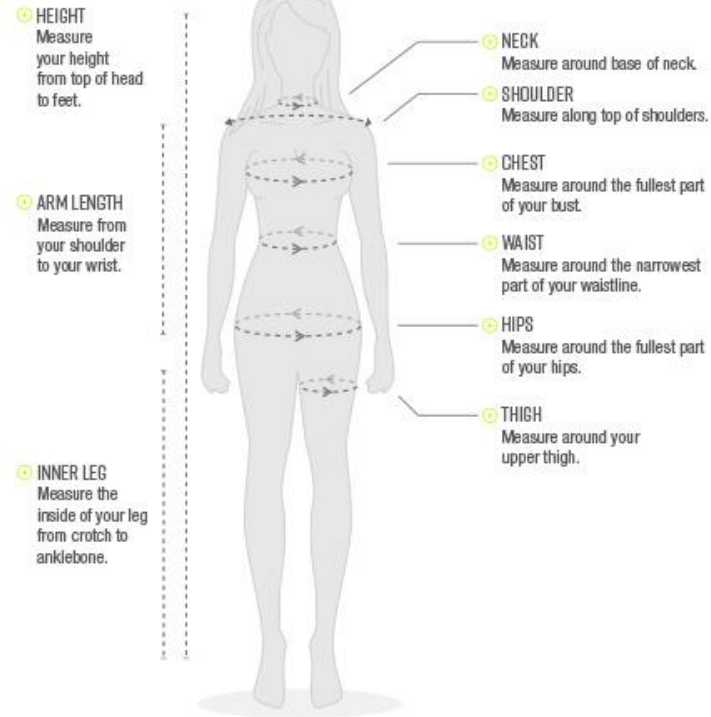

BOTTOMS WOMENS

MENS / UNISEX BOTTOMS MEASUREMENT CHART

SIZE	PANT SIZE	WAIST / HIP (CM)	INNER LEG (CM)
XXS	26	64 / 79	79
XS	28	69 / 84	80
S	30	76 / 92	81
M	32	84 / 99	82
L	34	91 / 107	83
XL	36	99 / 114	84
XXL	38	109 / 124	85
XXXL	40	119 / 134	86

WOMENS BOTTOMS MEASUREMENT CHART

SIZE	PANT SIZE (AUS)	PANT SIZE (UK)	PANT SIZE (US)	WAIST / HIP (CM)	INNER LEG (CM)
XS	6	4	2	65 / 88	77
S	8	6	4	73 / 95	78
M	10	8	6	80 / 103	78
L	12	10	8	88 / 110	79
XL	14	12	10	95 / 118	80
XXL	16	14	12	105 / 128	81